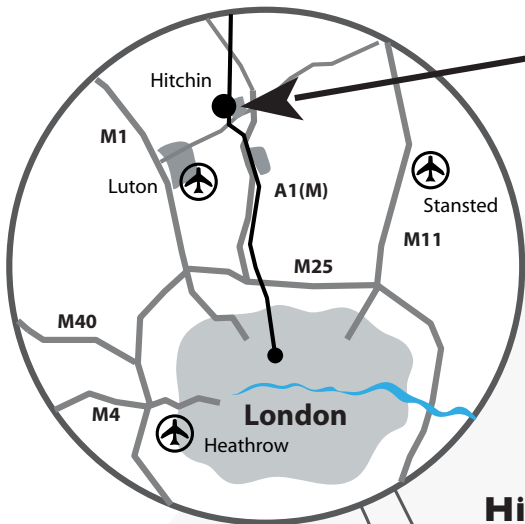

# AccessAcademy Map

Academy House  
32 Bucklersbury  
Hitchin  
Hertfordshire  
SG5 1BG

**A505**  
Cambridge  
& AI North

**A505**  
Luton  
& M1

## Via M1

- Turn off J10 (Luton Airport)
- Take the A505 past the Airport (signpost to Hitchin) for 10 miles.
- As you enter Hitchin you will go over the first roundabout by a petrol station.
- At the second roundabout turn right towards Stevenage on the A602 – G on the map.
- At the next roundabout (Three Moorhens PH) take the first exit to Hitchin town centre – A on the map.
- At the next roundabout by the Lister Hotel carry straight on to Queen Street – C on the Map
- Turn left and park in the public Car park off Queen St by Portmill Lane – D on the Map
- Walk past the main church to the Old Market Square and town center.
- Walk across to the Market Square then down Bucklersbury (to the left of the corn exchange)
- Walk down Bucklersbury then turn right walking under the archway of the George Pub
- Walk to the end of the George Car Park where you will come to another car park on left
- Walk into this car park then face back towards the road and will then see a gate to your right.
- Go through the gate and you will see the stairs leading up to the offices.

## Via Train

- Hitchin is on the East Coast Mainline – (30 minutes direct to London Kings Cross, Fast trains every 1/2 hour)
- From the Station head towards the town centre - 20 minutes walk or 5 minutes in a Taxi (ask the taxi to drop off outside the George Pub Bucklersbury.